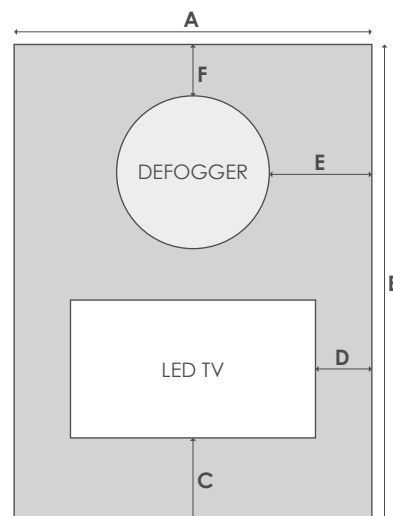

* High Quality, Full 1080P HD, thin LED TV

* Mirror fully customizable to make it perfectly fit for your project

* Add an extra dimension with remote controllable LED colors behind the mirror

* Use in the bathroom? Add a defogger to start your day with a fog free mirror

* Hardened mirror glass makes it also suitable for commercial applications

* Add your logo or text with LED back light

* Easy to order, fast delivery, easy to install, no maintenance

* Made by Evervue, world's leading brand name for bathroom TV's

EVERVUE浴室防水高清電視在香港很受歡迎，我們誠意邀請您蒞臨我們位於鯉魚涌的陳列室參觀，請先致電 2542 1900預約時間。

ADD A DEFOGGER TO YOUR MIRRORVUE TO START YOUR DAY CLEAR WITH A FOR FREE MIRROR.

Standard Size : Round 12", 30cm

Energy Consumption : 30W

Power : 12VDC (power supply to convert 100-240V is included).

Complete Set : $920.=. You can add up to 3 defoggers for MirrorVue.

HOW TO ORDER?

Simply provide us with the sizes A, B, C, D, E, F and the size of the TV.

OR send your drawing to us in JPG, PDF or AI format.

(22" is only for mirror size : 120cm x 120cm, 47.25" x 47.25" or larger)

	MIRRORVUE 22"LED TV
RESOLUTION	Full HD 1080P
ENERGY CONSUMPTION	Exceeds ENERGY STAR Standards
INPUTS	2 x HDMI, 1 x USB, Anynet
AUDIO	Dolby Digital, SRS Theather Sound HD, 3W x 2
	MIRRORVUE 22"LED TV
RESOLUTION	Full HD 1080P
ENERGY CONSUMPTION	Exceeds ENERGY STAR Standards
INPUTS	4 x HDMI, 2 x USB, Anynet, PC Input
AUDIO	Dolby Digital, SRS Theather Sound HD, 7.5W x 2

TV DIMENSIONS

EVERVUE ELECTRONICS LTD.

香港鯉魚涌華蘭路20號華蘭中心20樓2001室

Unit 2001, 20/F Westlands Centre, No. 20 Westlands Road Quarry Bay, Hong Kong

Due to different local taxes, import duties, transportation methods, payment methods, warranty regulations by laws, installed components, the price for our products may vary per country.

*Information is subject to change without prior notification. Copyright 2011 © Evervue.