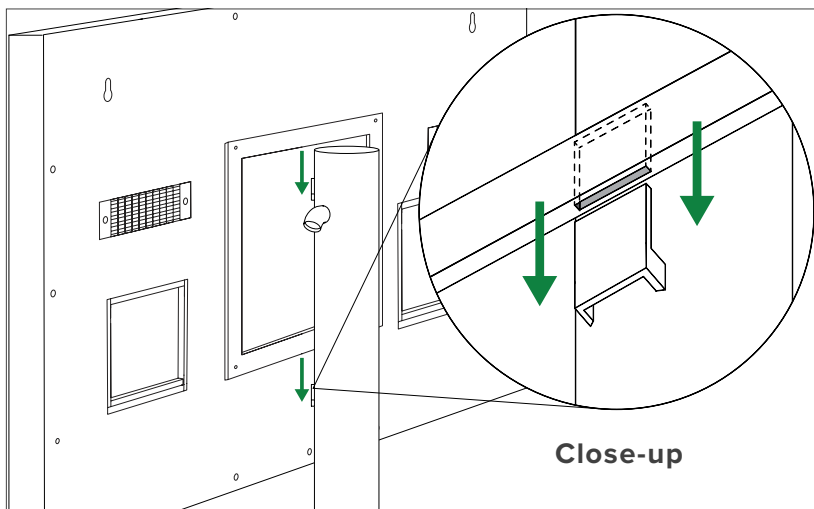

# COSMOS SELF STANDING FLOOR MOUNT

## 2 Assemble

Assemble the mount. Attach the tube to the base with the allen screws provided in the package. Be sure not to overly tighten the screws.

## 3 Attach the TV to the mount

Lift the TV and attach the VESA bracket on the mount by lowering the two square holes on both the top and the bottom portion of the VESA to the hooks on the mount pole.