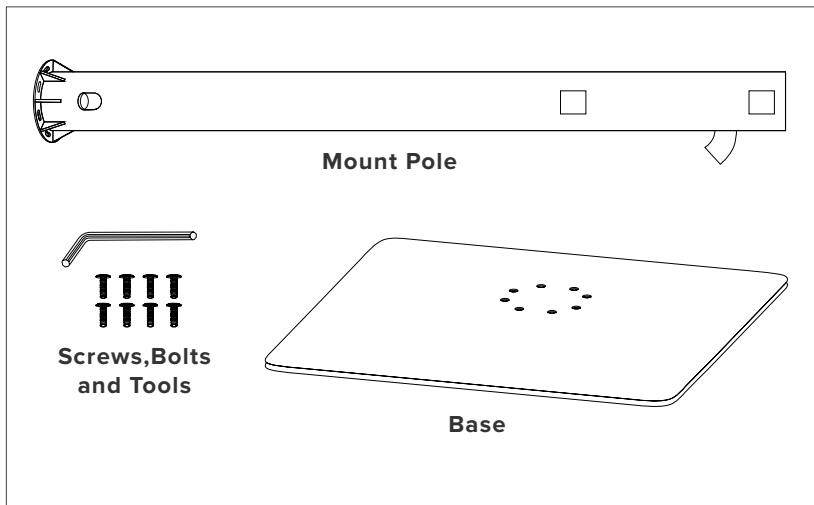

# COSMOS SELF STANDING FLOOR MOUNT

## 2 Assemble

Assemble the mount. Attach the tube to the base with the allen screws provided in the package. Be sure not to overly tighten the screws.

## 3 Attach the TV to the mount

Lift the TV and attach the VESA bracket on the mount by lowering the two square holes on both the top and the bottom portion of the VESA to the hooks on the mount pole.