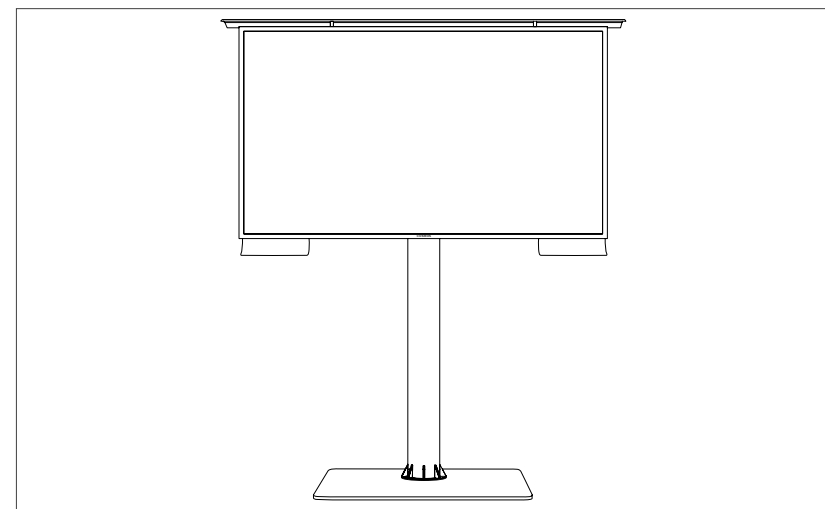

# COSMOS SELF STANDING FLOOR MOUNT

## 3 Attach the TV to the mount

Lift the TV and attach the VESA bracket on the mount by lowering the two square holes on both the top and the bottom portion of the VESA to the hooks on the mount pole.