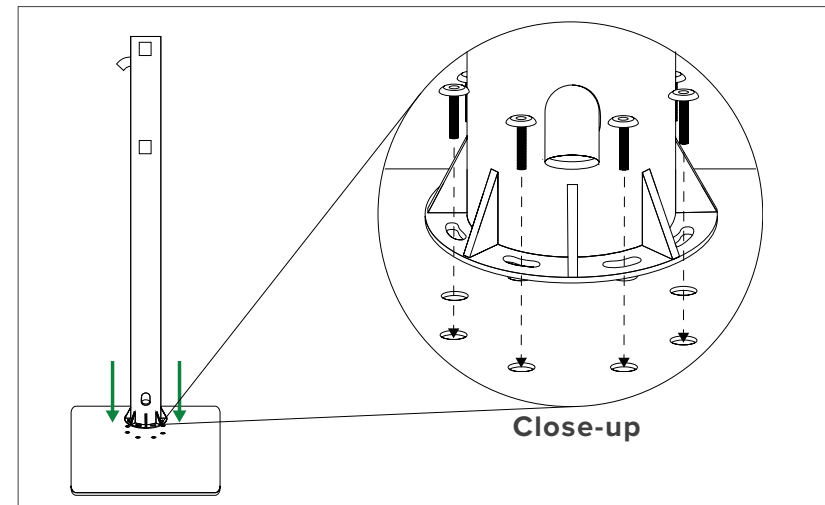

# COSMOS SELF STANDING FLOOR MOUNT

## 2 Assemble

Assemble the mount. Attach the tube to the base with the allen screws provided in the package. Be sure not to overly tighten the screws.

## 3 Attach the TV to the mount

Lift the TV and attach the VESA bracket on the mount by lowering the two square holes on both the top and the bottom portion of the VESA to the hooks on the mount pole.