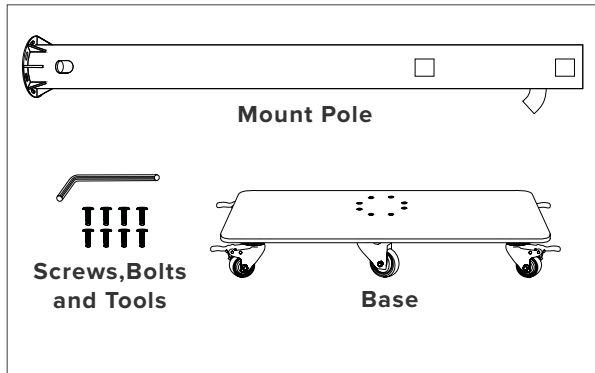

COSMOS WHEELED FLOOR MOUNT

1 Check items

Upon receiving your order, open the crate and inspect the content. Damages must be reported within 24 hours.

2 Lock the wheels

Pull the knob on the wheels down to lock the brakes and stabilize the wheeled base.

3 Assemble

Assemble the mount. Attach the tube to the base with the allen screws provided in the package. Be sure not to overly tighten the screws.

4 Attach the TV to the mount

Lift the TV and attach the VESA bracket on the mount by lowering the two square holes on both the top and the bottom portion of the VESA to the hooks on the mount pole.