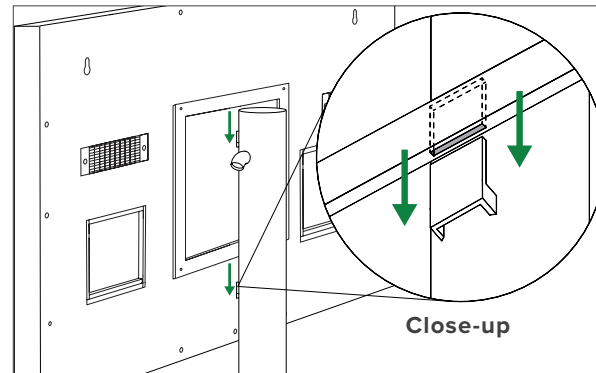

COSMOS WHEELED FLOOR MOUNT

1 Check items

Upon receiving your order, open the crate and inspect the content. Damages must be reported within 24 hours.

2 Lock the wheels

Pull the knob on the wheels down to lock the brakes and stabilize the wheeled base.

3 Assemble

Assemble the mount. Attach the tube to the base with the allen screws provided in the package. Be sure not to overly tighten the screws.

4 Attach the TV to the mount

Lift the TV and attach the VESA bracket on the mount by lowering the two square holes on both the top and the bottom portion of the VESA to the hooks on the mount pole.