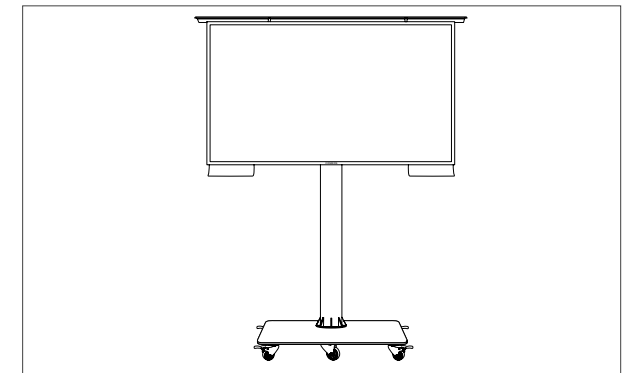

COSMOS WHEELED FLOOR MOUNT

1 Check items

Upon receiving your order, open the crate and inspect the content. Damages must be reported within 24 hours.

2 Lock the wheels

Pull the knob on the wheels down to lock the brakes and stabilize the wheeled base.

3 Assemble

Assemble the mount. Attach the tube to the base with the allen screws provided in the package. Be sure not to overly tighten the screws.

4 Attach the TV to the mount

Lift the TV and attach the VESA bracket on the mount by lowering the two square holes on both the top and the bottom portion of the VESA to the hooks on the mount pole.