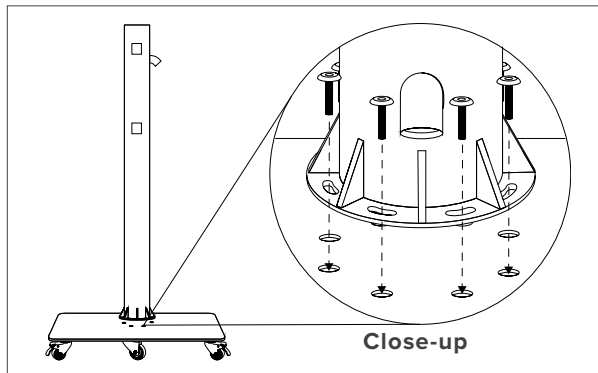

COSMOS WHEELED FLOOR MOUNT

1 Check items

Upon receiving your order, open the crate and inspect the content. Damages must be reported within 24 hours.

2 Lock the wheels

Pull the knob on the wheels down to lock the brakes and stabilize the wheeled base.

3 Assemble

Assemble the mount. Attach the tube to the base with the allen screws provided in the package. Be sure not to overly tighten the screws.

4 Attach the TV to the mount

Lift the TV and attach the VESA bracket on the mount by lowering the two square holes on both the top and the bottom portion of the VESA to the hooks on the mount pole.