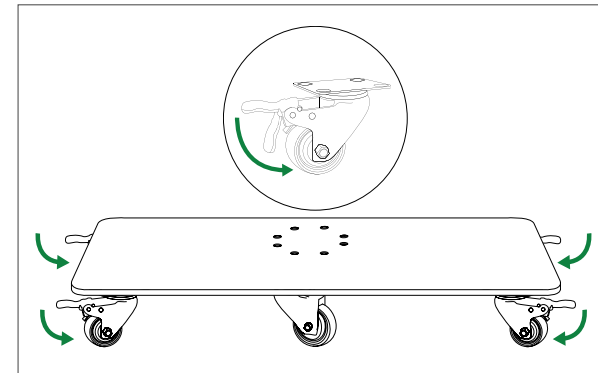

COSMOS WHEELED FLOOR MOUNT

1 Check items

Upon receiving your order, open the crate and inspect the content. Damages must be reported within 24 hours.

2 Lock the wheels

Pull the knob on the wheels down to lock the brakes and stabilize the wheeled base.

3 Assemble

Assemble the mount. Attach the tube to the base with the allen screws provided in the package. Be sure not to overly tighten the screws.

4 Attach the TV to the mount

Lift the TV and attach the VESA bracket on the mount by lowering the two square holes on both the top and the bottom portion of the VESA to the hooks on the mount pole.