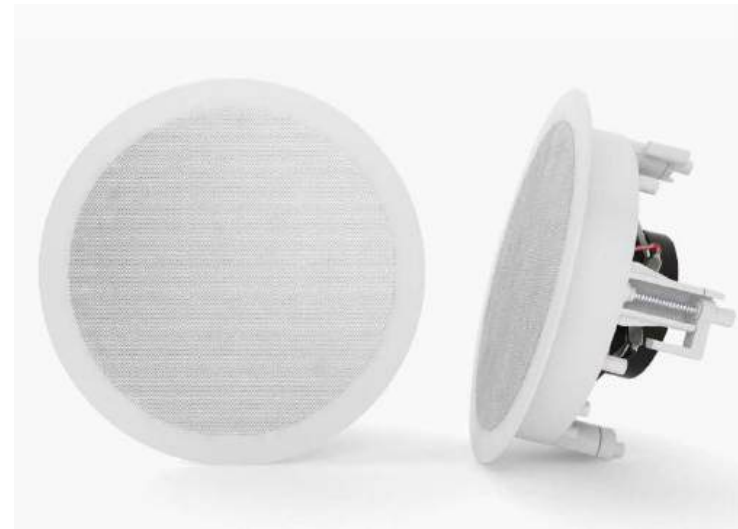

Enhance your Evervue experience and enjoy concert hall audio quality with our Evervue Splash Premium Speakers. With our Splash Premium Speakers, you can add an extra dimension to your Evervue bathroom experience.

The speakers can be recessed mounted and comes standard with a stylish white grille front and a 20' (6 meters) premium audio cable. The Splash Premium Speakers are compatible with all Evervue TVs.