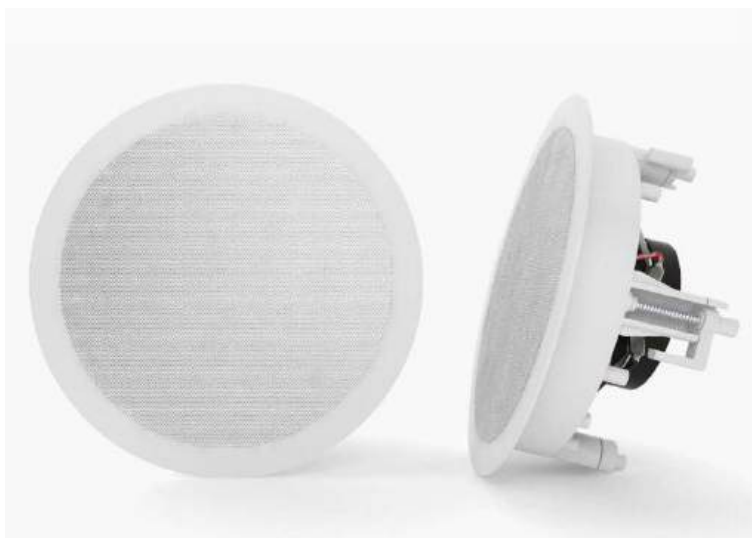

SW80-8" RECESSED SPEAKERS