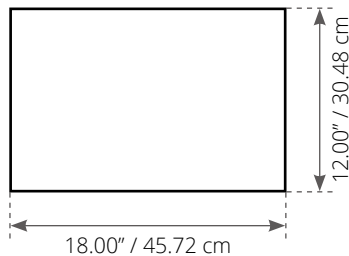

So turn up the heat and watch the fog on your mirror disappear within seconds!

Choose your Defogger Shape

Rectangle

Dimension Size:
18.00" / 45.72 cm x 12.00" / 30.48 cm

Oval

Dimension Size:
24.00" / 60.96 cm x 16.00" / 40.64 cm

Circle

Diameter Size:
20.00" / 50.80 cm