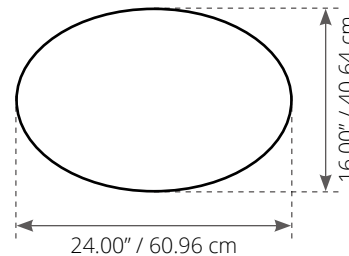

So turn up the heat and watch the fog on your mirror disappear within seconds!

Choose your Defogger Shape

Rectangle

Dimension Size:
18.00" / 45.72 cm x 12.00" / 30.48 cm

Oval

Dimension Size:
24.00" / 60.96 cm x 16.00" / 40.64 cm

Circle

Diameter Size:
20.00" / 50.80 cm